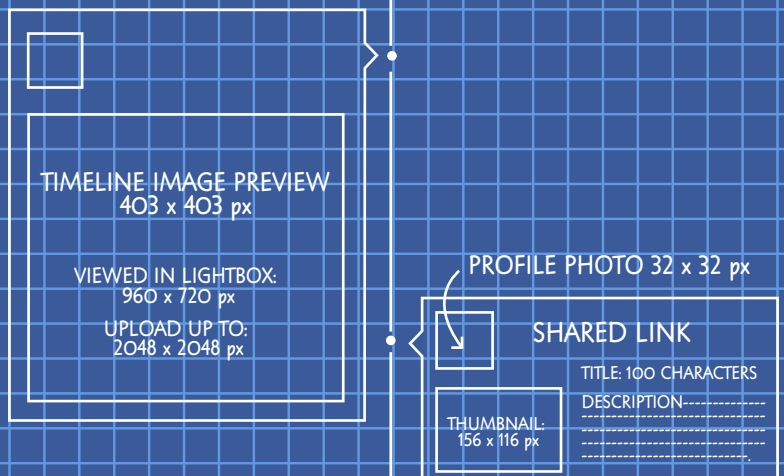

# FACEBOOK IMAGES CHEAT SHEET

COVER PHOTO 851 x 315 px

## TIMELINE

CLIENT: *Design & Promote*

PROJECT: **FACEBOOK IMAGE SIZES BLUEPRINT**