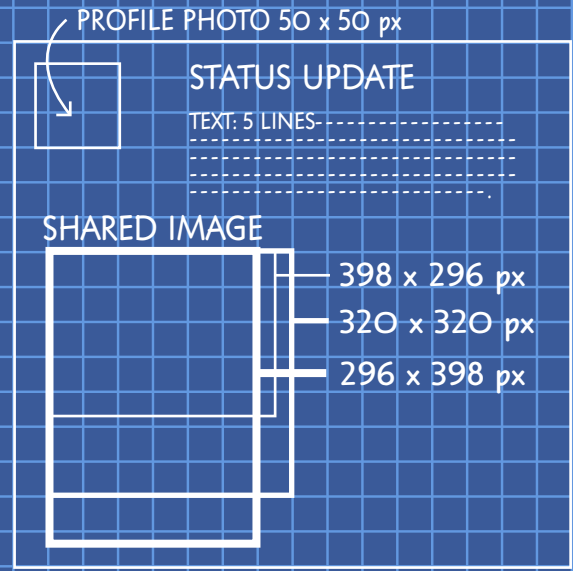

# FACEBOOK IMAGES CHEAT SHEET

COVER PHOTO 851 x 315 px

## TIMELINE

CLIENT: *Design & Promote*

PROJECT: **FACEBOOK IMAGE SIZES BLUEPRINT**