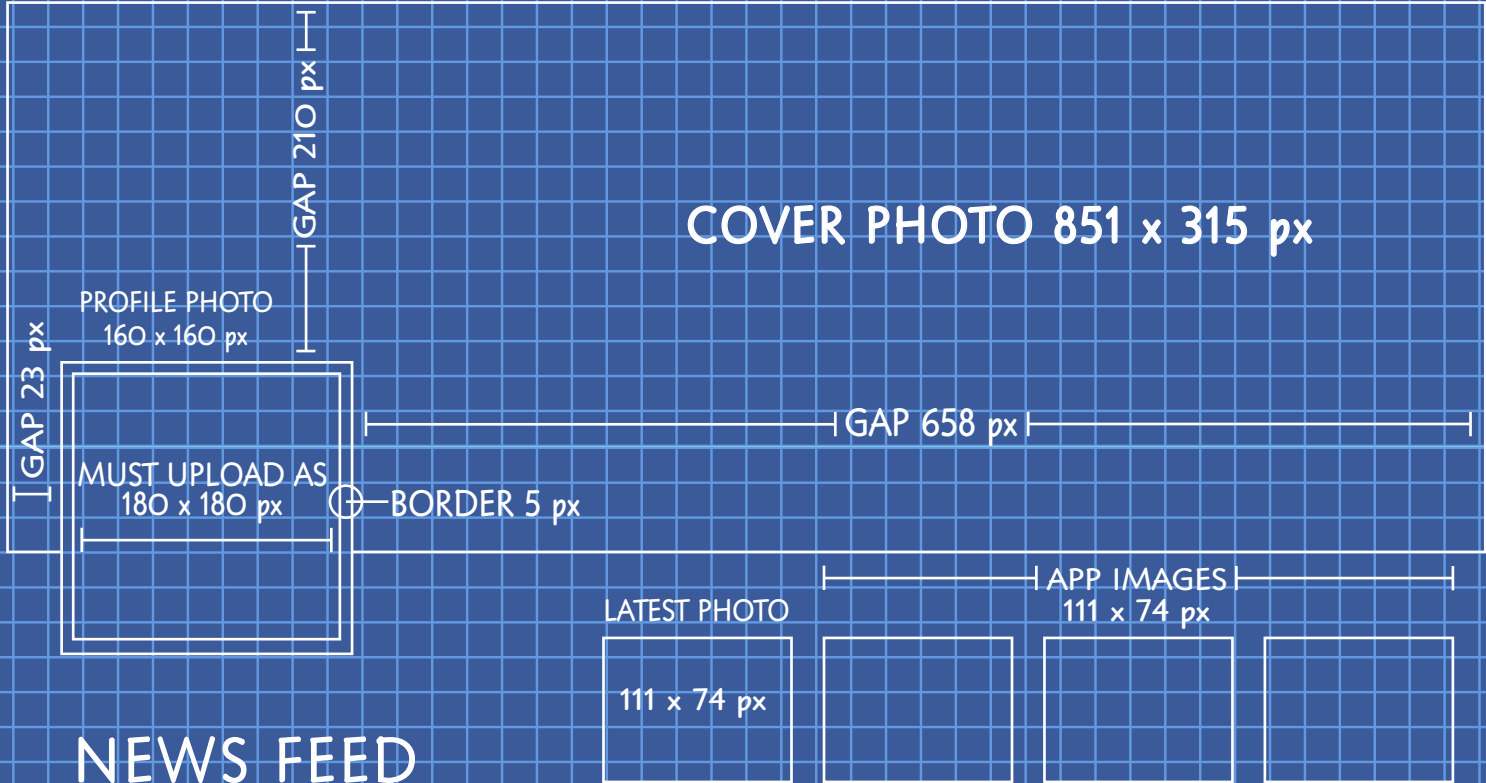

# FACEBOOK IMAGES CHEAT SHEET

COVER PHOTO 851 x 315 px

## TIMELINE

CLIENT: *Design & Promote*

PROJECT: **FACEBOOK IMAGE SIZES BLUEPRINT**